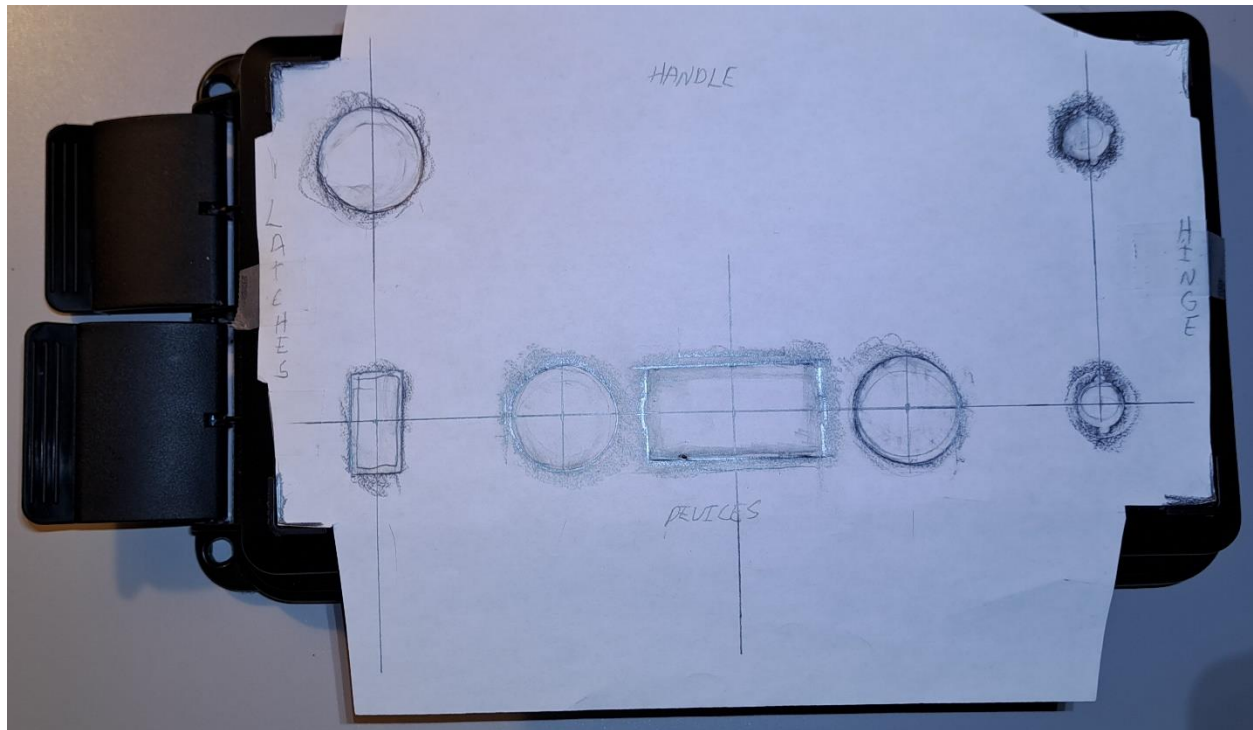

Pencil Rubbing

Template on Box. A different round device could replace the center rectangular meter cutout. The rectangular switch cutout could be replaced with a round device/switch.